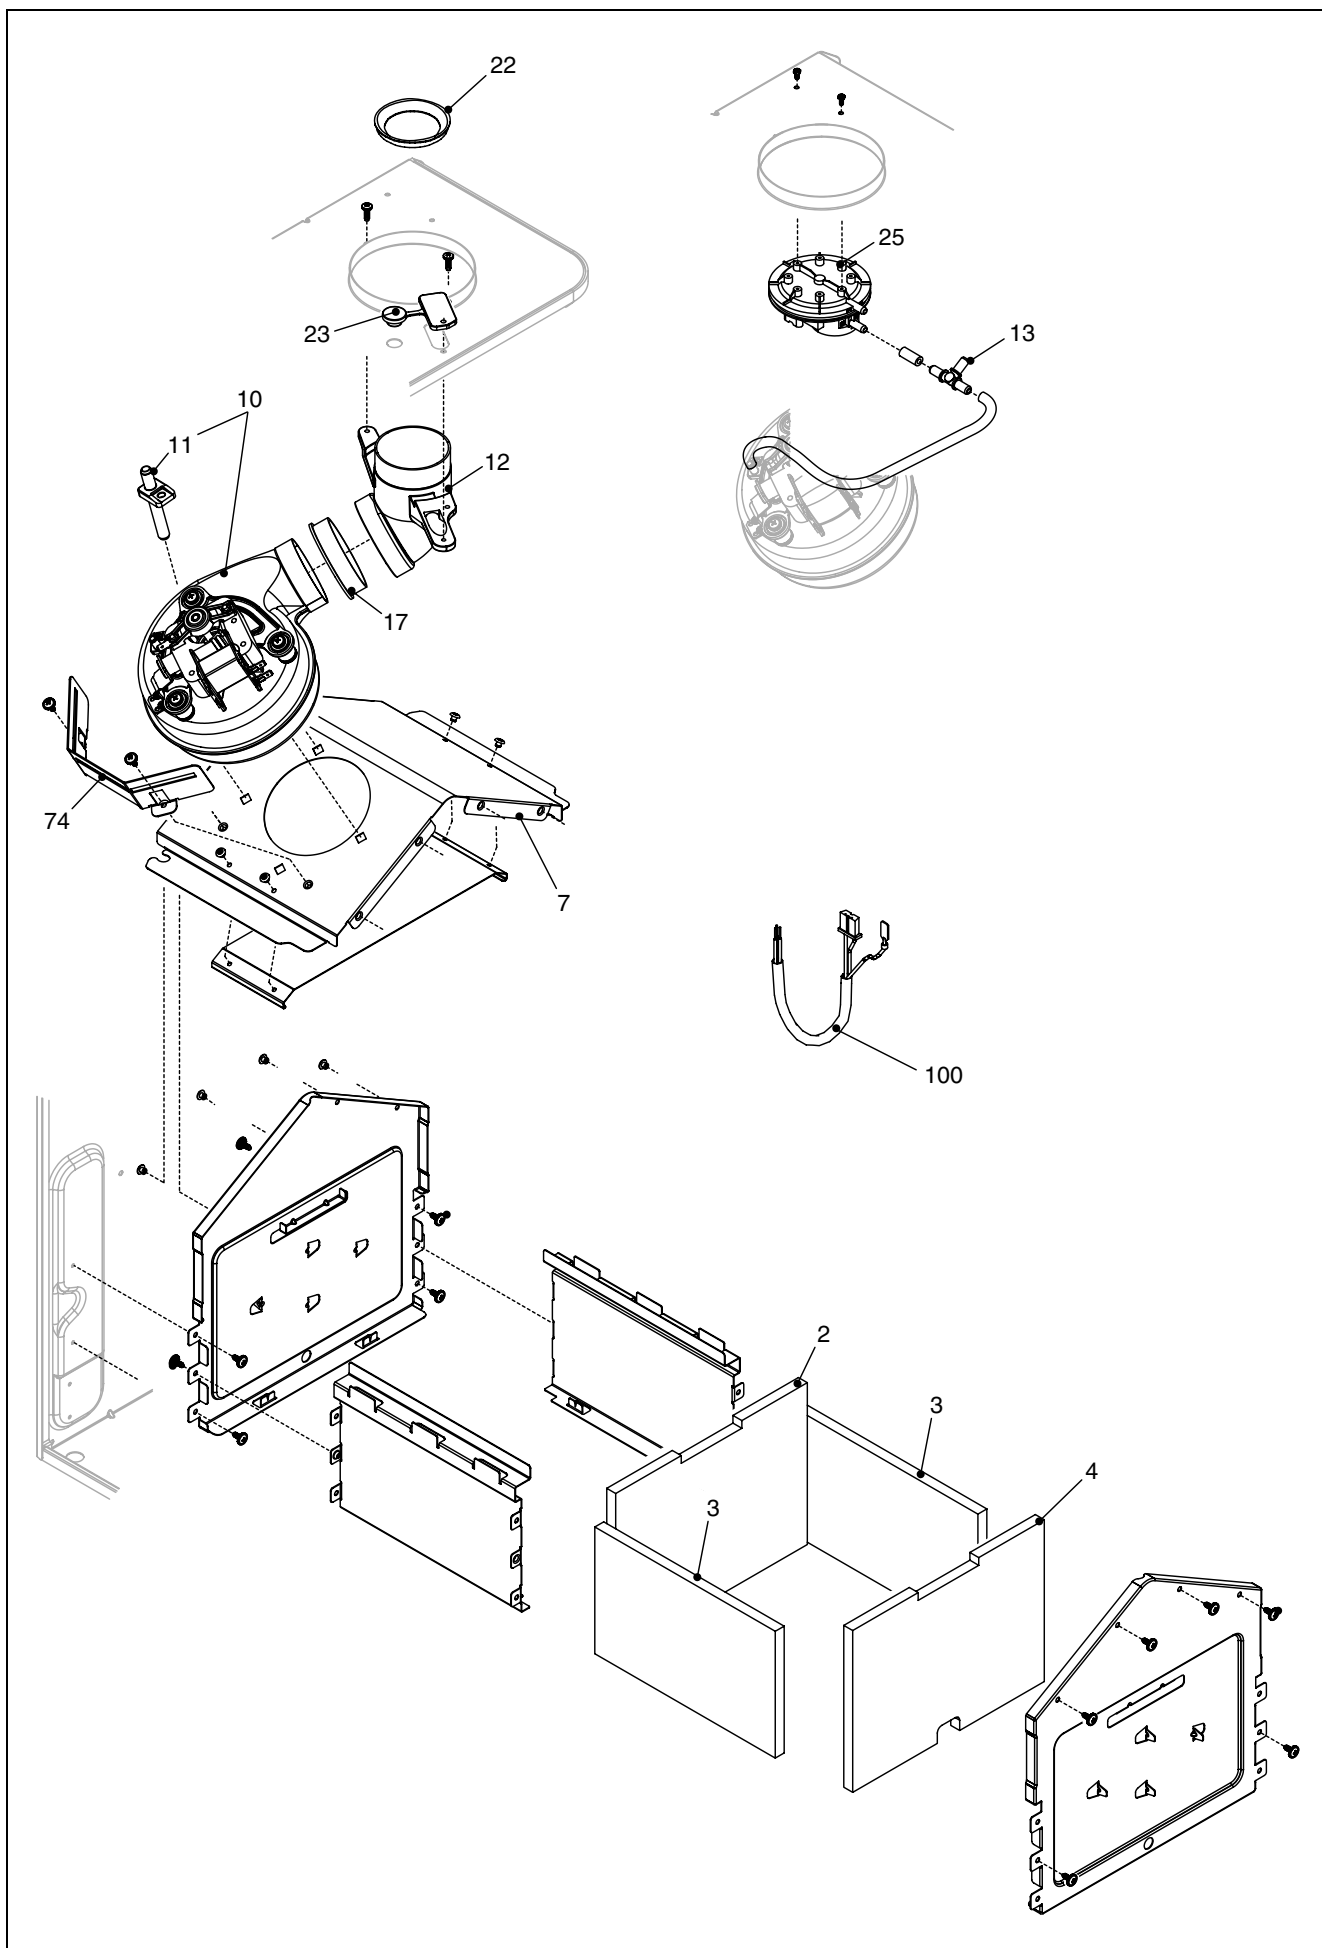

Wall hung boilers

Caldariello 24 KIS

MODEL	PART NUMBER	
	MTN	GPL
Caldariello 24 Kis C	20028410 (G7A)	-

POS.	DESCRIPTION	24kis
2	Frame	4366864
12	Pressure gauge	4366836
18	Control panel cover	4366837
20	Printed circuit board MP08	4366838
21	Light guide	4366839
26	Instrumental panel	4366840
27	Knob	4366841
28	Knob	4366842
31	Case	4366865
63	Water gauge carrier	4366843
470	Ignition transformer TR6	4365949
500	Power wiring harness	4366845
501	Low tension cable	4366863
502	Cable	4365253

POS.	DESCRIPTION	24kis
2	Connection	4366866
7	Heating by-pass valve	4366850
8	Pipe	4366867
9	Distribution Header	4366868
20	Filling cock	4365751
21	Knob	4364248
22	Safety valve	4365754
24	Flow governor	4365755
25	Pipe	4366869
26	Dhw actuator	4365669
35	Pipe	4366870
36	Pipe	4366871
48	Cock	4366392
65	Pipe	4366872
201	Washer	4363391
288	Ring	4364282
289	Clip	4364951
290	Clip	4364751
367	O ring	4366215
433	Clip	4365761
434	Nipple	4365762
435	Fitting/union	4365763
436	Clip	4365764
604	Clip	4366394
609	Detector	4366852
619	Pressure	4366853
623	O ring	4366873
627	Spring pipe	4366874

POS.	DESCRIPTION	24kis
1	Expansion vessel	4R000058
2	Pipe	4366396
3	Pump 4 mt.	4366876
4	Air vent bottle	4365707
7	Pipe	4366877
8	Heat exchanger	4366878
9	Pipe	4366879
200	Washer	4363389
290	Clip	4364751
299	Washer	4365286
302	Washer	4363390
520	NTC sensor	4364240
594	O ring	4366880
624	Clip	4363608
625	High limit thermostat	4366881
679	Clip	4367108

POS.	DESCRIPTION	24kis
3	Main burner injector manifold	4R000059
4	Burner	4R000060
5	Spark / ignition electrode	4365776
12	Pipe	4366885
13	Gas valve	4366855
14	Pipe	4366886
15	Gas valve solenoid	4365047
16	Combustion chamber cover	4366983
18	Plug	4366984
27	Hole cover	4366888
200	Washer	4363389
201	Washer	4363391
629	Kit cable grommet	4366889
640	Clip	4366909
700	G20 conversion kit	4R000263
701	LpG conversion kit	4R000264