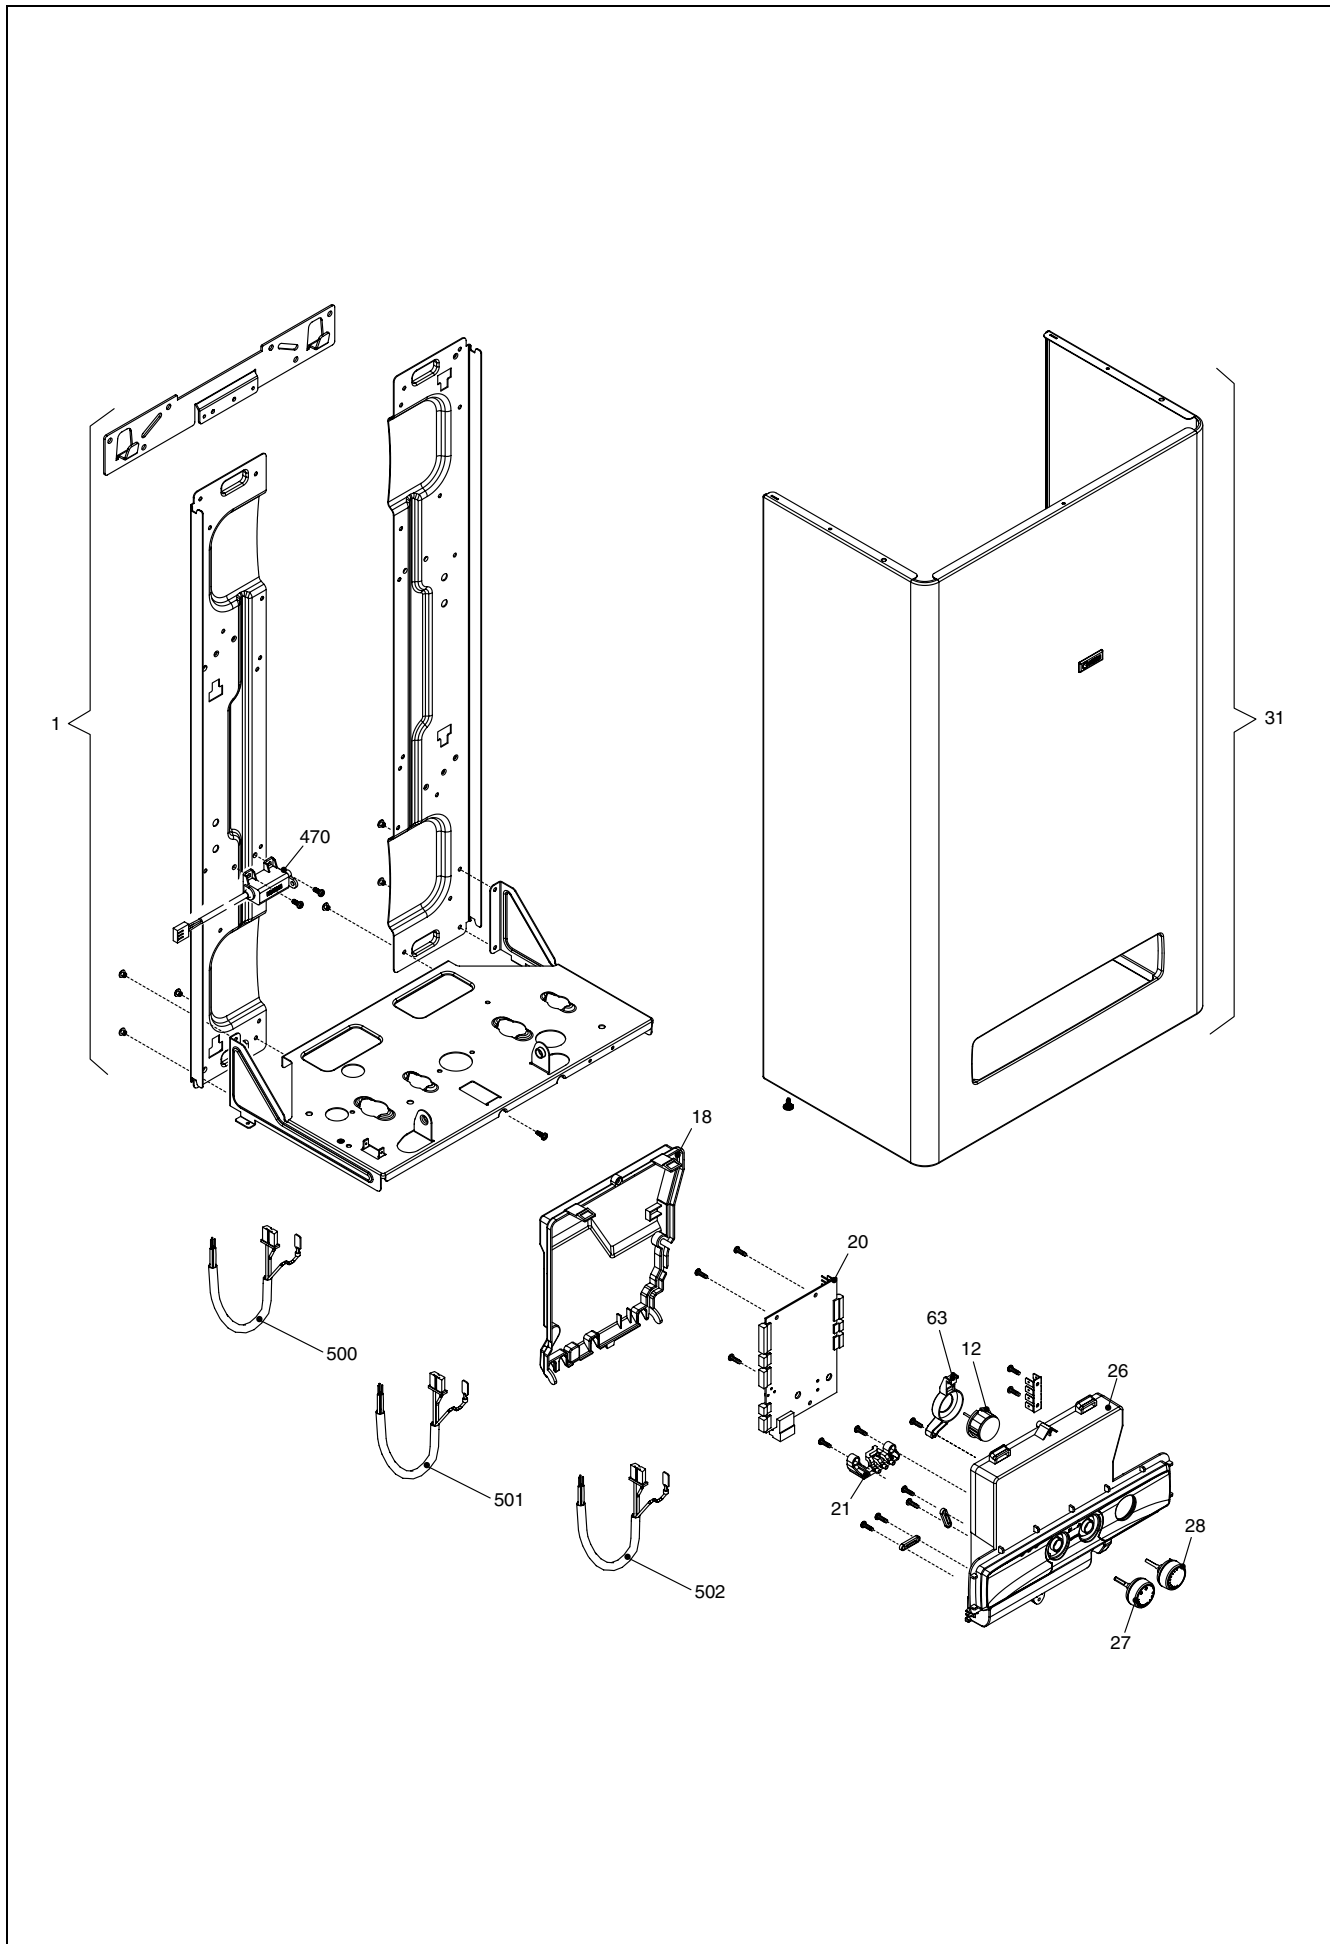

Wall hung boilers

Caldariello 24 KIS

MODEL	PART NUMBER	
	MTN	GPL
Caldariello 24 Kis C	20028410 (G7A)	-

POS.	DESCRIPTION	24kis
2	Frame	4366864
12	Pressure gauge	4366836
18	Control panel cover	4366837
20	Printed circuit board MP08	4366838
21	Light guide	4366839
26	Instrumental panel	4366840
27	Knob	4366841
28	Knob	4366842
31	Case	4366865
63	Water gauge carrier	4366843
470	Ignition transformer TR6	4365949
500	Power wiring harness	4366845
501	Low tension cable	4366863
502	Cable	4365253

POS.	DESCRIPTION	24kis
2	Connection	4366866
7	Heating by-pass valve	4366850
8	Pipe	4366867
9	Distribution Header	4366868
20	Filling cock	4365751
21	Knob	4364248
22	Safety valve	4365754
24	Flow governor	4365755
25	Pipe	4366869
26	Dhw actuator	4365669
35	Pipe	4366870
36	Pipe	4366871
48	Cock	4366392
65	Pipe	4366872
201	Washer	4363391
288	Ring	4364282
289	Clip	4364951
290	Clip	4364751
367	O ring	4366215
433	Clip	4365761
434	Nipple	4365762
435	Fitting/union	4365763
436	Clip	4365764
604	Clip	4366394
609	Detector	4366852
619	Pressure	4366853
623	O ring	4366873
627	Spring pipe	4366874

POS.	DESCRIPTION	24kis
1	Expansion vessel	4R000058
2	Pipe	4366396
3	Pump 4 mt.	4366876
4	Air vent bottle	4365707
7	Pipe	4366877
8	Heat exchanger	4366878
9	Pipe	4366879
200	Washer	4363389
290	Clip	4364751
299	Washer	4365286
302	Washer	4363390
520	NTC sensor	4364240
594	O ring	4366880
624	Clip	4363608
625	High limit thermostat	4366881
679	Clip	4367108