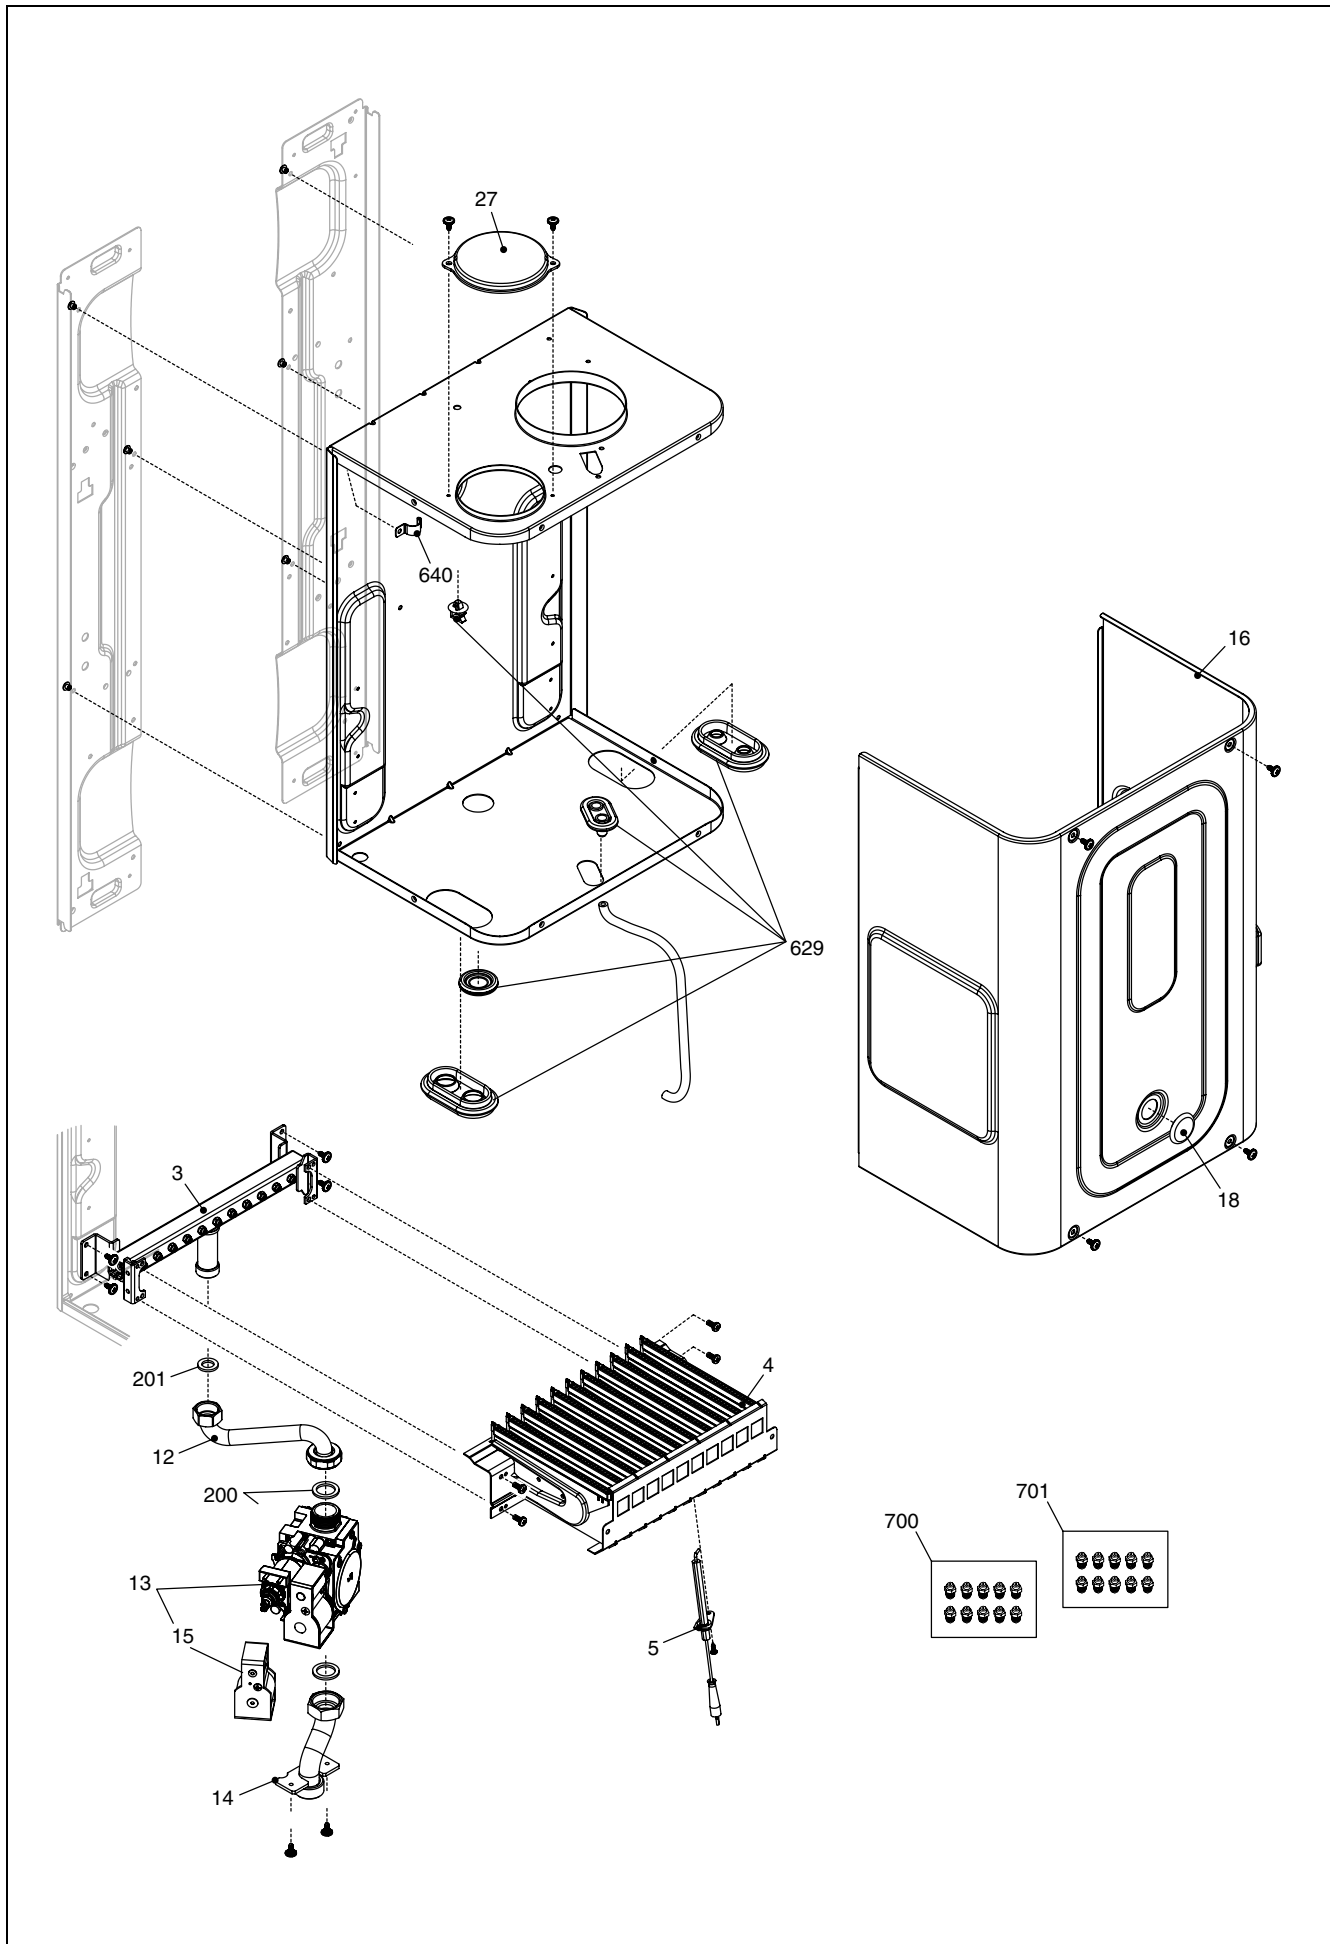

Wall hung boilers

Caldariello 24 KIS

MODEL	PART NUMBER	
	MTN	GPL
Caldariello 24 Kis C	20028410 (G7A)	-

POS.	DESCRIPTION	24kis
2	Frame	4366864
12	Pressure gauge	4366836
18	Control panel cover	4366837
20	Printed circuit board MP08	4366838
21	Light guide	4366839
26	Instrumental panel	4366840
27	Knob	4366841
28	Knob	4366842
31	Case	4366865
63	Water gauge carrier	4366843
470	Ignition transformer TR6	4365949
500	Power wiring harness	4366845
501	Low tension cable	4366863
502	Cable	4365253

POS.	DESCRIPTION	24kis
2	Connection	4366866
7	Heating by-pass valve	4366850
8	Pipe	4366867
9	Distribution Header	4366868
20	Filling cock	4365751
21	Knob	4364248
22	Safety valve	4365754
24	Flow governor	4365755
25	Pipe	4366869
26	Dhw actuator	4365669
35	Pipe	4366870
36	Pipe	4366871
48	Cock	4366392
65	Pipe	4366872
201	Washer	4363391
288	Ring	4364282
289	Clip	4364951
290	Clip	4364751
367	O ring	4366215
433	Clip	4365761
434	Nipple	4365762
435	Fitting/union	4365763
436	Clip	4365764
604	Clip	4366394
609	Detector	4366852
619	Pressure	4366853
623	O ring	4366873
627	Spring pipe	4366874

POS.	DESCRIPTION	24kis
1	Expansion vessel	4R000058
2	Pipe	4366396
3	Pump 4 mt.	4366876
4	Air vent bottle	4365707
7	Pipe	4366877
8	Heat exchanger	4366878
9	Pipe	4366879
200	Washer	4363389
290	Clip	4364751
299	Washer	4365286
302	Washer	4363390
520	NTC sensor	4364240
594	O ring	4366880
624	Clip	4363608
625	High limit thermostat	4366881
679	Clip	4367108