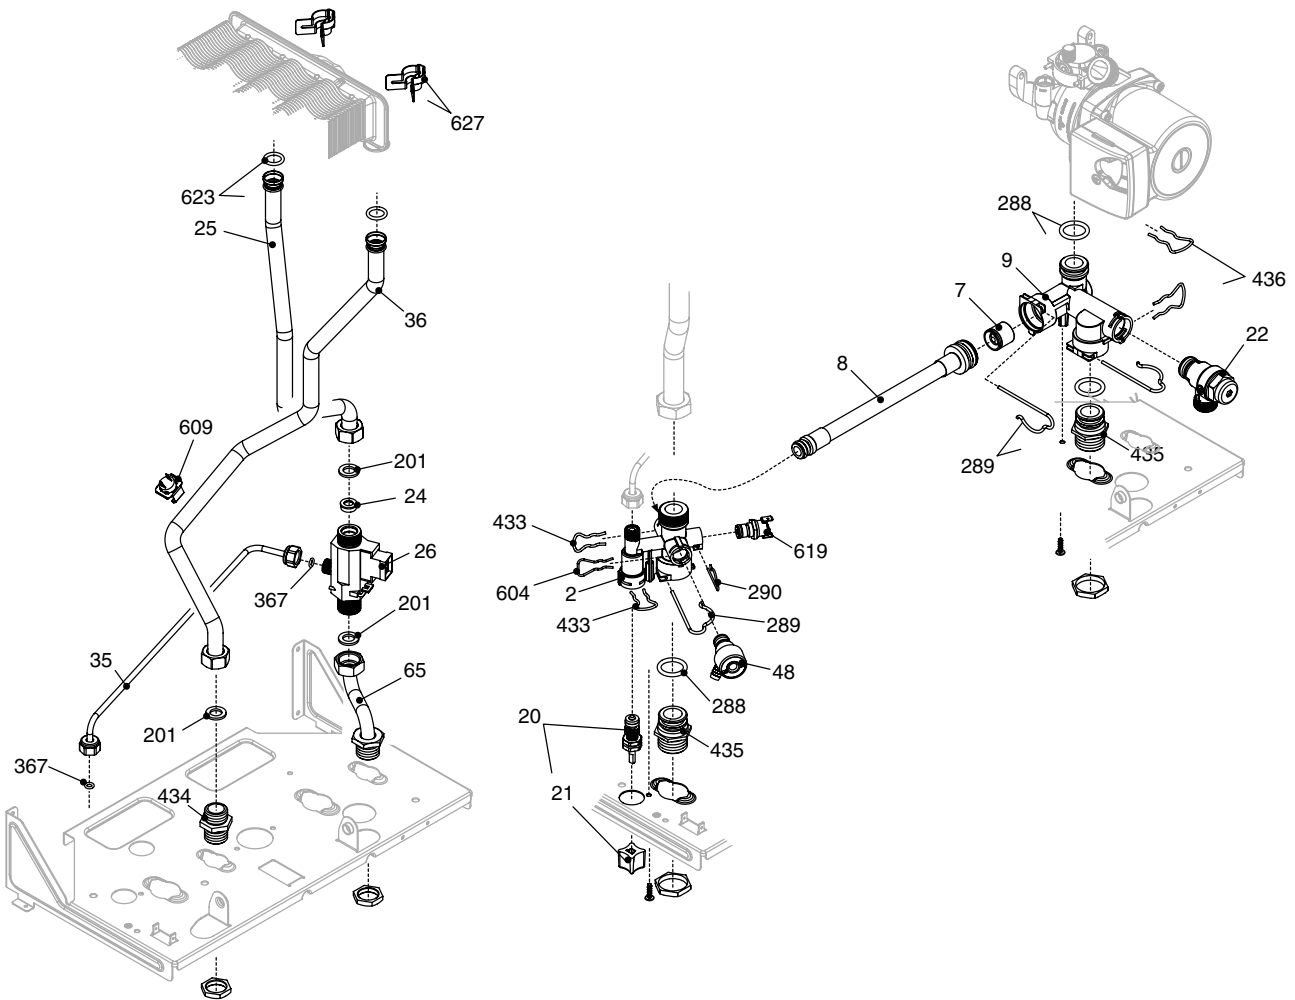

Wall hung boilers

Caldariello 24 KIS

MODEL	PART NUMBER	
	MTN	GPL
Caldariello 24 Kis C	20028410 (G7A)	-

POS.	DESCRIPTION	24kis
2	Frame	4366864
12	Pressure gauge	4366836
18	Control panel cover	4366837
20	Printed circuit board MP08	4366838
21	Light guide	4366839
26	Instrumental panel	4366840
27	Knob	4366841
28	Knob	4366842
31	Case	4366865
63	Water gauge carrier	4366843
470	Ignition transformer TR6	4365949
500	Power wiring harness	4366845
501	Low tension cable	4366863
502	Cable	4365253

POS.	DESCRIPTION	24kis
2	Connection	4366866
7	Heating by-pass valve	4366850
8	Pipe	4366867
9	Distribution Header	4366868
20	Filling cock	4365751
21	Knob	4364248
22	Safety valve	4365754
24	Flow governor	4365755
25	Pipe	4366869
26	Dhw actuator	4365669
35	Pipe	4366870
36	Pipe	4366871
48	Cock	4366392
65	Pipe	4366872
201	Washer	4363391
288	Ring	4364282
289	Clip	4364951
290	Clip	4364751
367	O ring	4366215
433	Clip	4365761
434	Nipple	4365762
435	Fitting/union	4365763
436	Clip	4365764
604	Clip	4366394
609	Detector	4366852
619	Pressure	4366853
623	O ring	4366873
627	Spring pipe	4366874

POS.	DESCRIPTION	24kis
1	Expansion vessel	4R000058
2	Pipe	4366396
3	Pump 4 mt.	4366876
4	Air vent bottle	4365707
7	Pipe	4366877
8	Heat exchanger	4366878
9	Pipe	4366879
200	Washer	4363389
290	Clip	4364751
299	Washer	4365286
302	Washer	4363390
520	NTC sensor	4364240
594	O ring	4366880
624	Clip	4363608
625	High limit thermostat	4366881
679	Clip	4367108

POS.	DESCRIPTION	24kis
3	Main burner injector manifold	4R000059
4	Burner	4R000060
5	Spark / ignition electrode	4365776
12	Pipe	4366885
13	Gas valve	4366855
14	Pipe	4366886
15	Gas valve solenoid	4365047
16	Combustion chamber cover	4366983
18	Plug	4366984
27	Hole cover	4366888
200	Washer	4363389
201	Washer	4363391
629	Kit cable grommet	4366889
640	Clip	4366909
700	G20 conversion kit	4R000263
701	LpG conversion kit	4R000264