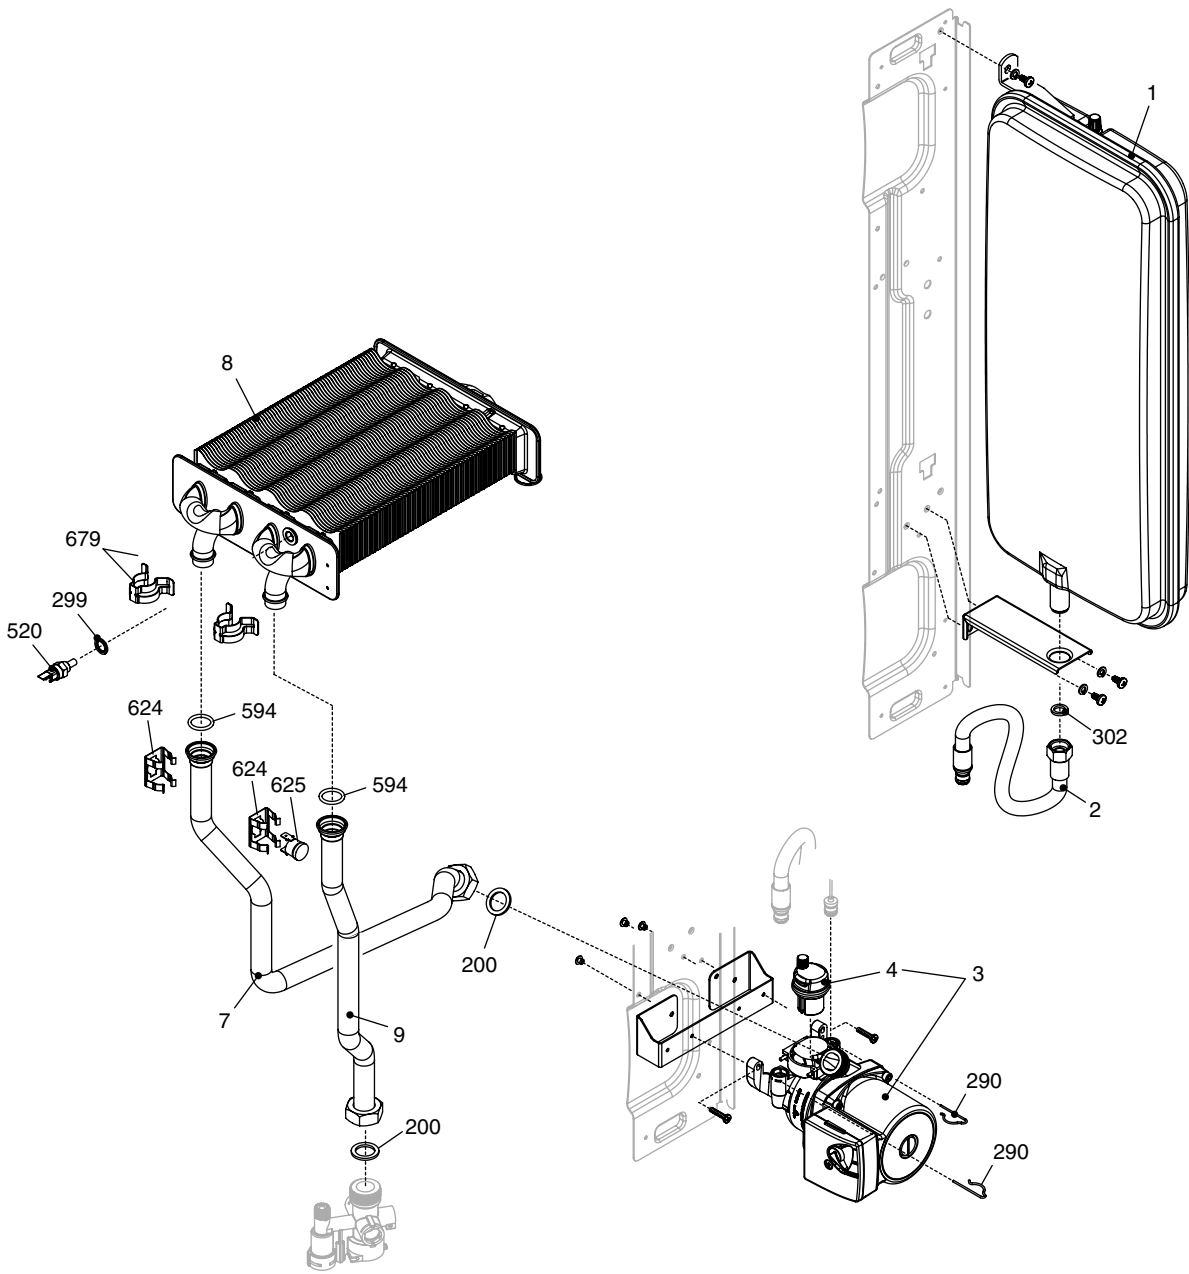

Wall hung boilers

Caldariello 24 KIS

MODEL	PART NUMBER	
	MTN	GPL
Caldariello 24 Kis C	20028410 (G7A)	-

POS.	DESCRIPTION	24kis
2	Frame	4366864
12	Pressure gauge	4366836
18	Control panel cover	4366837
20	Printed circuit board MP08	4366838
21	Light guide	4366839
26	Instrumental panel	4366840
27	Knob	4366841
28	Knob	4366842
31	Case	4366865
63	Water gauge carrier	4366843
470	Ignition transformer TR6	4365949
500	Power wiring harness	4366845
501	Low tension cable	4366863
502	Cable	4365253

POS.	DESCRIPTION	24kis
2	Connection	4366866
7	Heating by-pass valve	4366850
8	Pipe	4366867
9	Distribution Header	4366868
20	Filling cock	4365751
21	Knob	4364248
22	Safety valve	4365754
24	Flow governor	4365755
25	Pipe	4366869
26	Dhw actuator	4365669
35	Pipe	4366870
36	Pipe	4366871
48	Cock	4366392
65	Pipe	4366872
201	Washer	4363391
288	Ring	4364282
289	Clip	4364951
290	Clip	4364751
367	O ring	4366215
433	Clip	4365761
434	Nipple	4365762
435	Fitting/union	4365763
436	Clip	4365764
604	Clip	4366394
609	Detector	4366852
619	Pressure	4366853
623	O ring	4366873
627	Spring pipe	4366874

POS.	DESCRIPTION	24kis
1	Expansion vessel	4R000058
2	Pipe	4366396
3	Pump 4 mt.	4366876
4	Air vent bottle	4365707
7	Pipe	4366877
8	Heat exchanger	4366878
9	Pipe	4366879
200	Washer	4363389
290	Clip	4364751
299	Washer	4365286
302	Washer	4363390
520	NTC sensor	4364240
594	O ring	4366880
624	Clip	4363608
625	High limit thermostat	4366881
679	Clip	4367108

POS.	DESCRIPTION	24kis
3	Main burner injector manifold	4R000059
4	Burner	4R000060
5	Spark / ignition electrode	4365776
12	Pipe	4366885
13	Gas valve	4366855
14	Pipe	4366886
15	Gas valve solenoid	4365047
16	Combustion chamber cover	4366983
18	Plug	4366984
27	Hole cover	4366888
200	Washer	4363389
201	Washer	4363391
629	Kit cable grommet	4366889
640	Clip	4366909
700	G20 conversion kit	4R000263
701	LpG conversion kit	4R000264